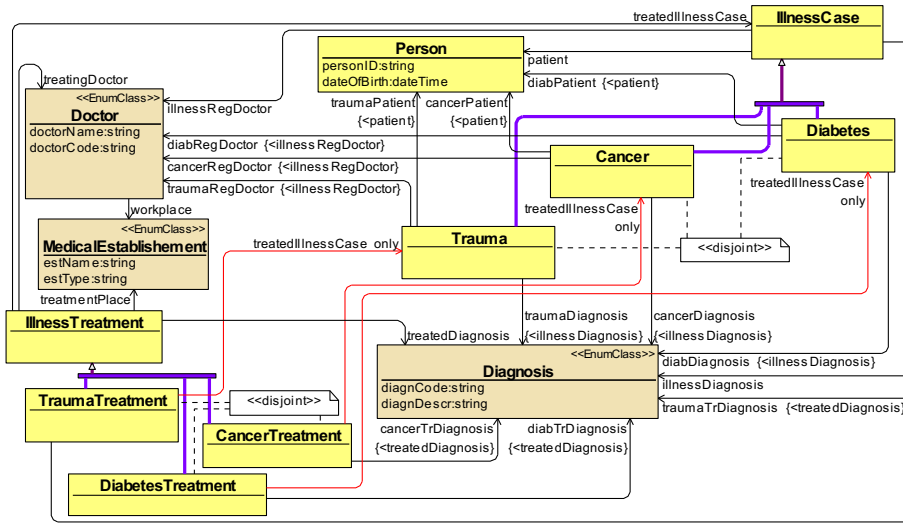

OWLGrEd: OWL Ontology Visualizer and Editor

Visualization options (new!):

- Type: graphical vs. textual
- Visualization fine-tuning

Latest version:

<http://owlgred.lumii.lv/pp>

Coming soon:

- ontology fragment visualization