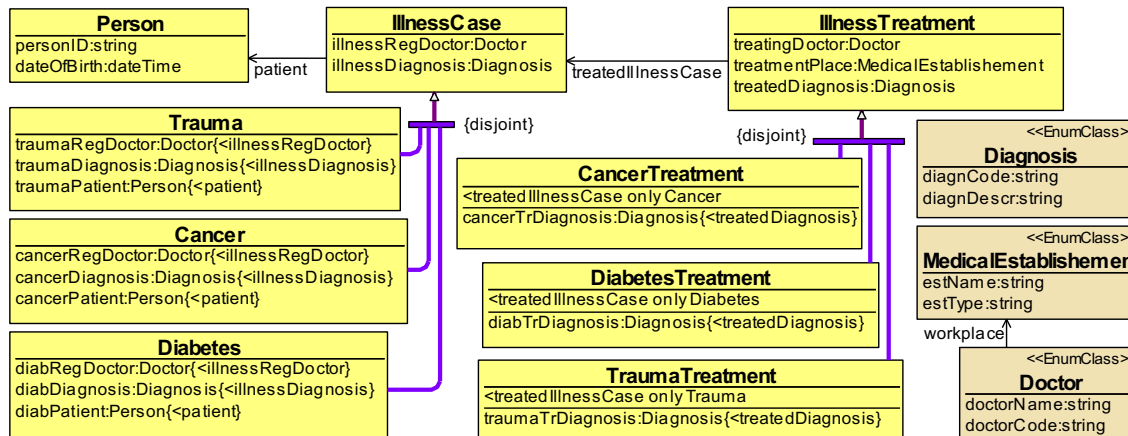

OWLGrEd: OWL Ontology Visualizer and Editor

Visualization options (new!):

- Type: graphical vs. textual
- Visualization fine-tuning

Latest version:

<http://owlgred.lumii.lv/pp>

Coming soon:

- ontology fragment visualization