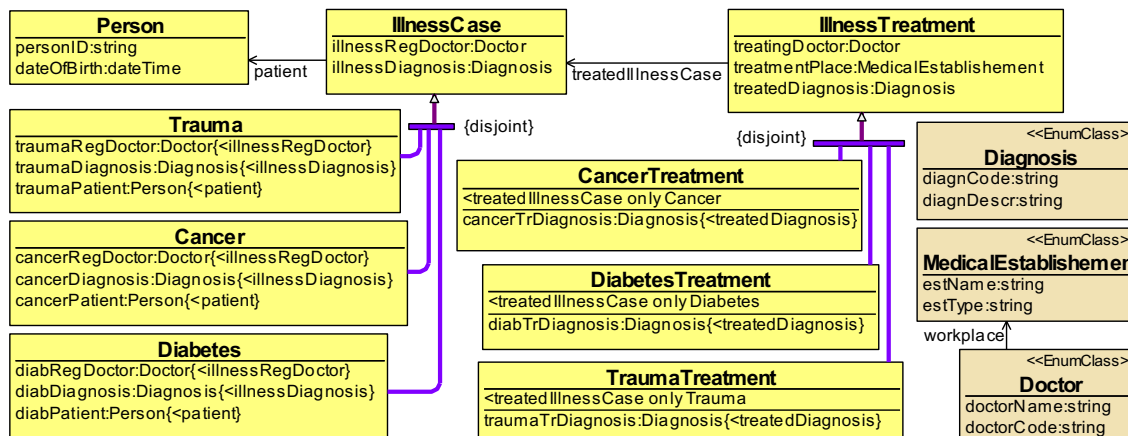

OWLGrEd: OWL Ontology Visualizer and Editor

Visualization options (new!):

- Type: graphical vs. textual
- Visualization fine-tuning

Latest version:

<http://owlgred.lumii.lv/pp>

Coming soon:

- ontology fragment visualization